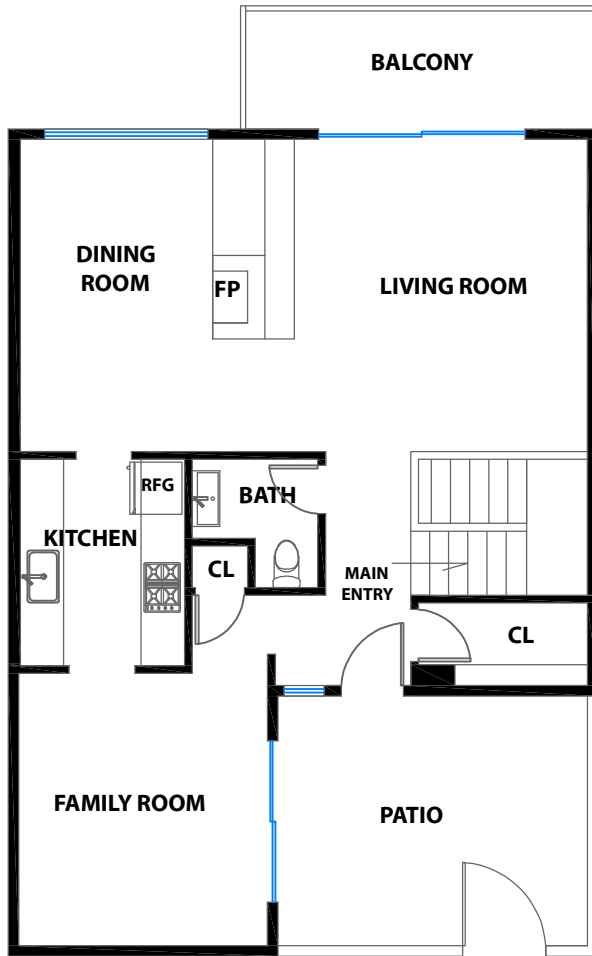

# 416 Viewpark Ct

MILL VALLEY, CALIFORNIA

MAIN LEVEL

LOWER LEVEL

## PROPERTY SQF INFORMATION

### LIVING SPACE

Square Footage: 1658 Sq Ft\*

\* Main Level 934

\* Lower Level 724