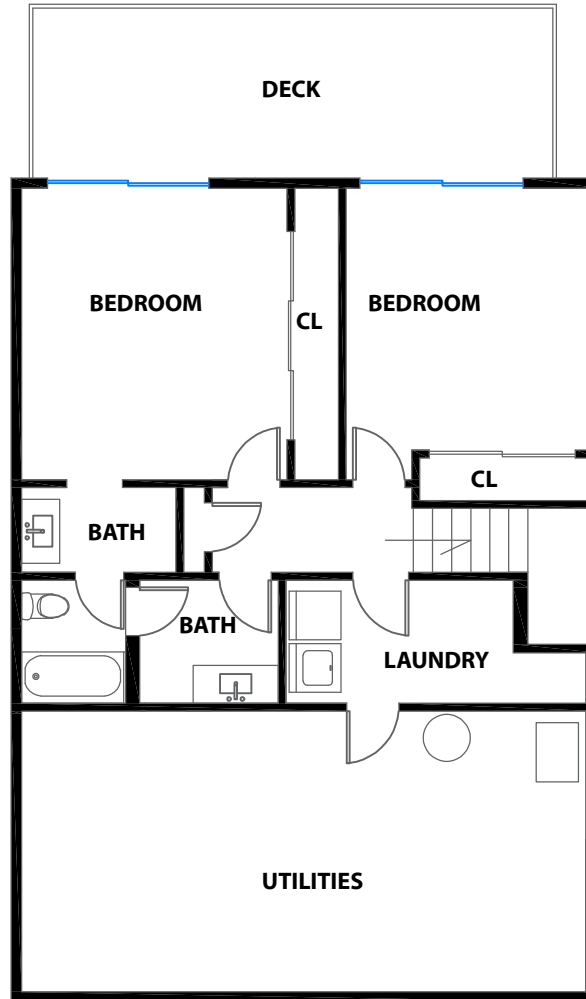

# 416 Viewpark Ct

MILL VALLEY, CALIFORNIA

MAIN LEVEL

LOWER LEVEL

## PROPERTY SQF INFORMATION

### LIVING SPACE

Square Footage: 1658 Sq Ft\*

\* Main Level 934

\* Lower Level 724